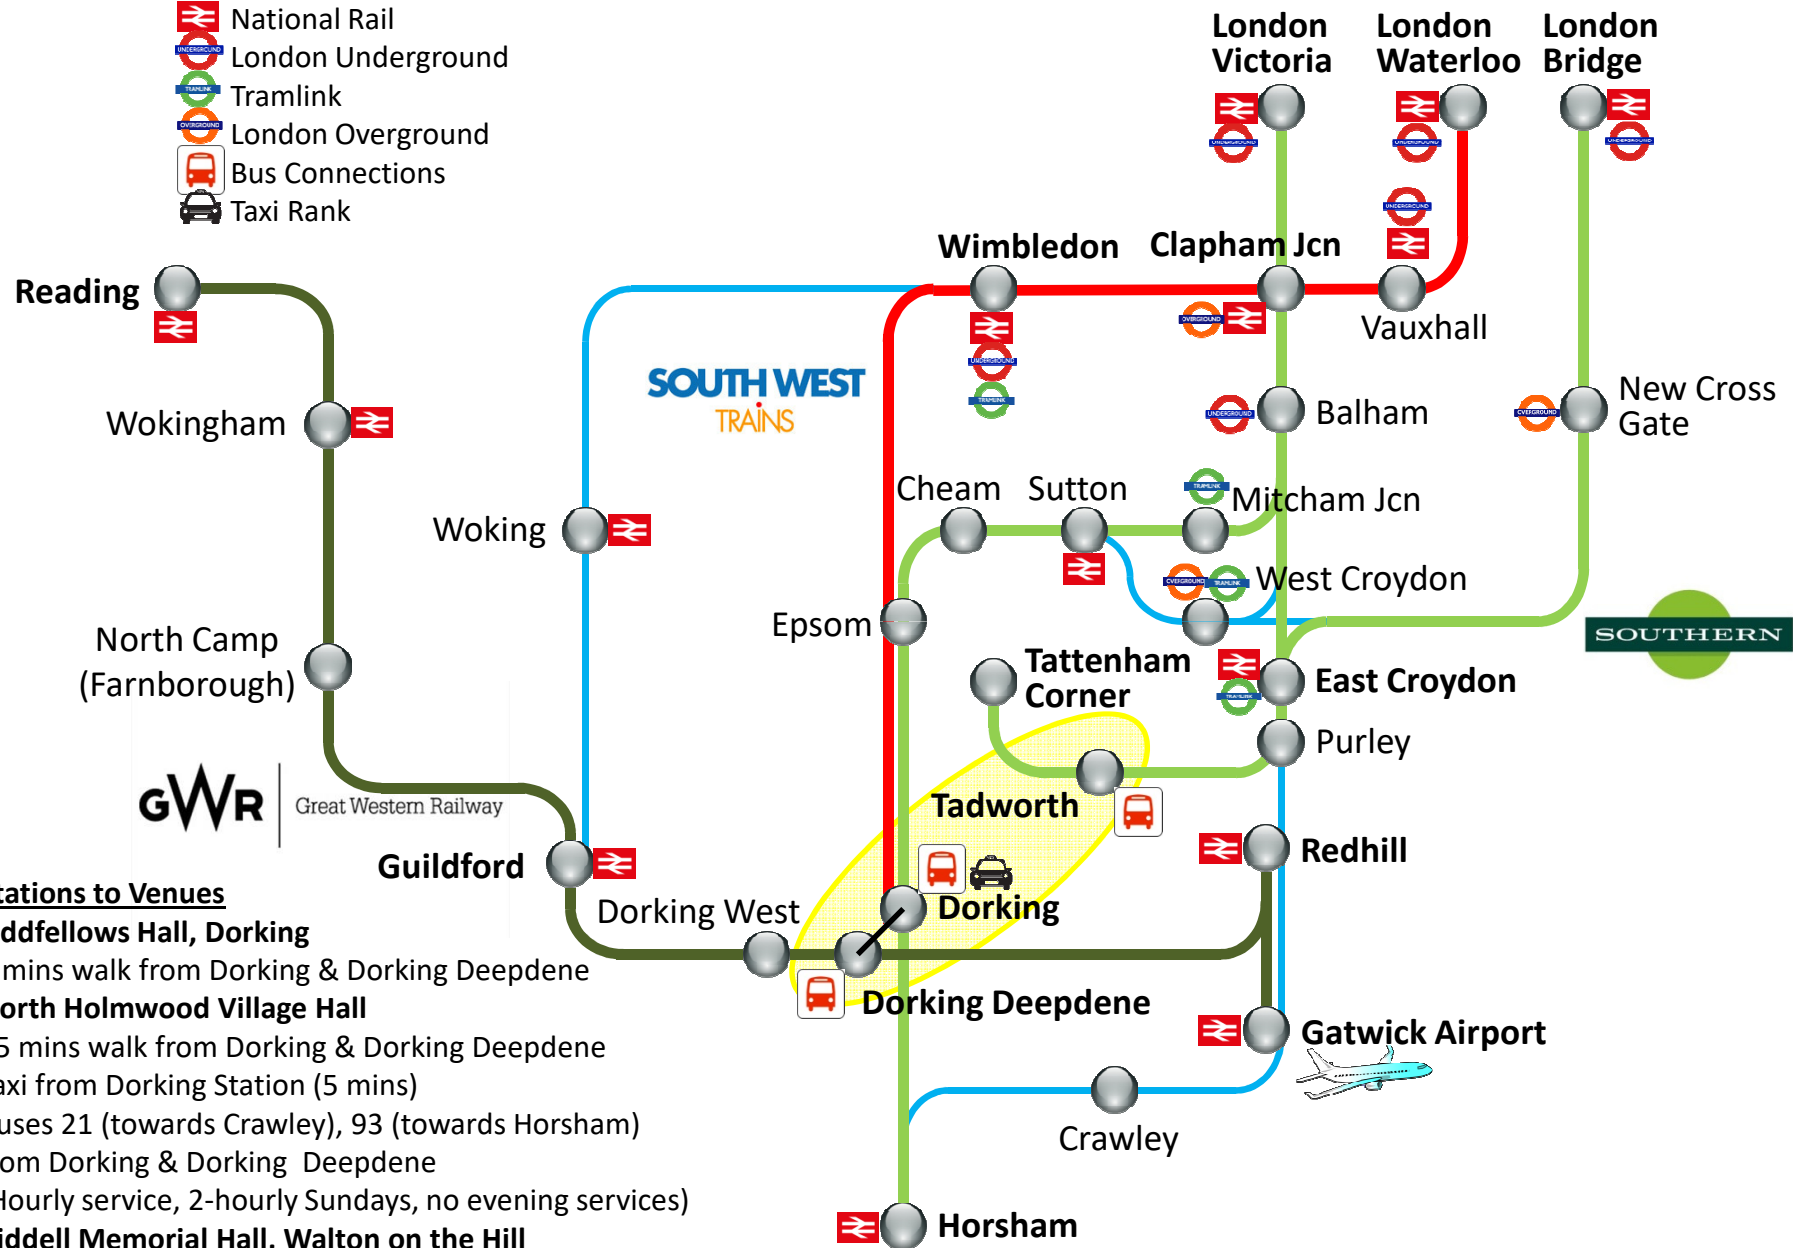

Local Rail Map for Surrey Hills Dance Centre Venues

-  National Rail
-  London Underground
-  Tramlink
-  London Overground
-  Bus Connections
-  Taxi Rank

Stations to Venues

Oddfellows Hall, Dorking

 5 mins walk from Dorking & Dorking Deepdene

North Holmwood Village Hall

 45 mins walk from Dorking & Dorking Deepdene

 Taxi from Dorking Station (5 mins)

 Buses 21 (towards Crawley), 93 (towards Horsham) from Dorking & Dorking Deepdene (Hourly service, 2-hourly Sundays, no evening services)

Riddell Memorial Hall, Walton on the Hill

 15 mins walk from Tadworth

 Bus 460 from Tadworth (alight Walton Pond, no evening services)